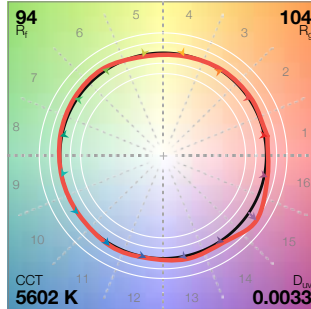

CCT: 6504K $x: 0.3127$ $u: 0.1978$
 duv: 0.0032 $y: 0.3299$ $v: 0.4685$
SSI[CIE D65] 70

Spectral Power Distribution

TM-30 Color Vector Graphic

TM-30 Color Sample Fidelity

CCT = P3200 (0.0)
TLCI-2012: 91 (P3200)