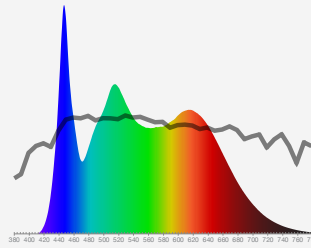

CCT: 6504K $x: 0.3127$ $u: 0.1978$
 duv: 0.0032 $y: 0.3299$ $v: 0.4685$
SSI[CIE D65] 70

Spectral Power Distribution

TM-30 Color Vector Graphic

TM-30 Color Sample Fidelity

CCT = P3200 (0.0)
TLCI-2012: 91 (P3200)