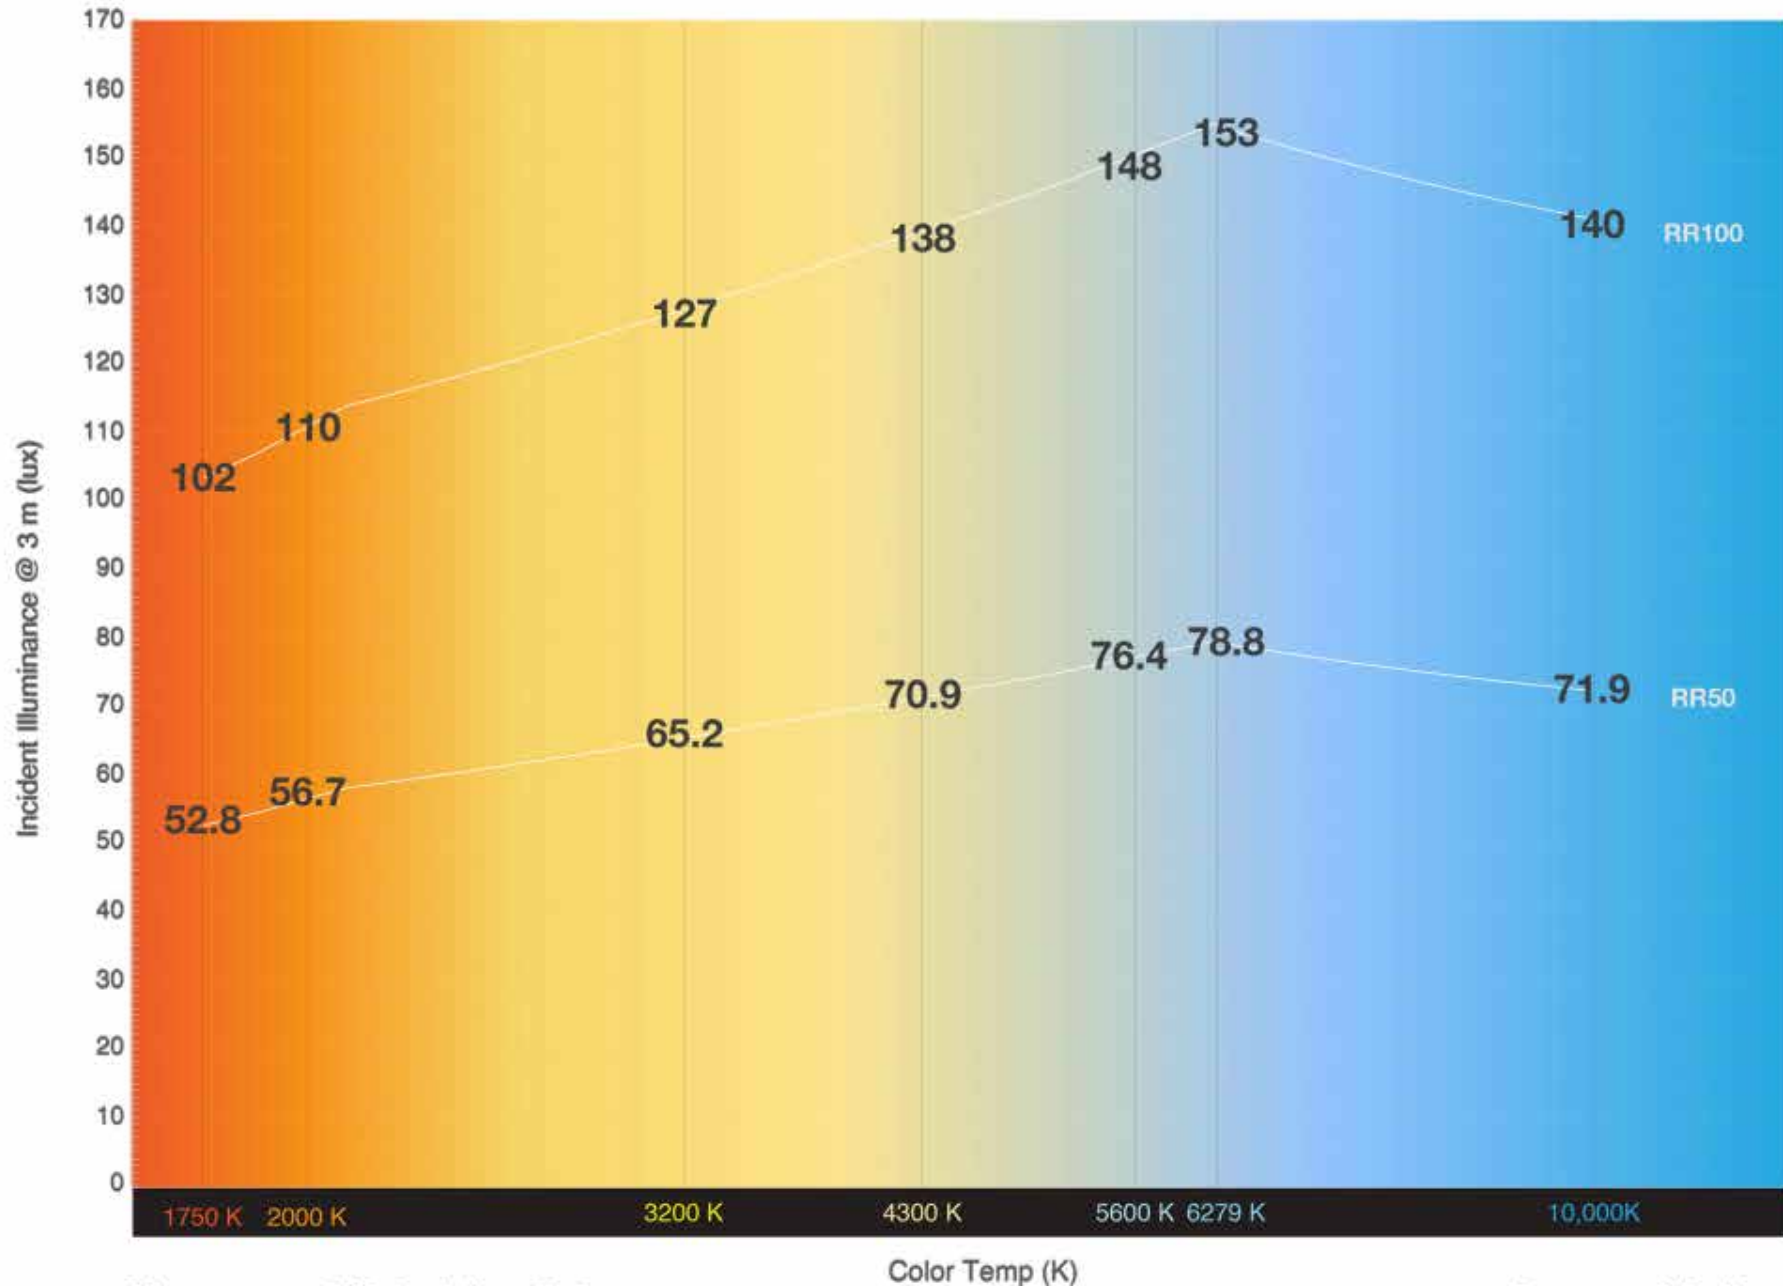

CCT: 3200K $x: 0.4234$ $u: 0.2449$
duv: 0.0000 $y: 0.3999$ $v: 0.5173$
SSI[P3200] 83

CCT: 4300K $x: 0.3688$ $u: 0.2198$
duv: 0.0009 $y: 0.3798$ $v: 0.4972$
SSI[TM30 4300] 76

CCT: 5602K $x: 0.3391$ $u: 0.2036$
duv: 0.0033 $y: 0.3454$ $v: 0.4794$
SSI[CIE D5602] 73

CCT: 6504K $x: 0.3127$ $u: 0.1978$
duv: 0.0032 $y: 0.3299$ $v: 0.4685$
SSI[CIE D65] 70

Spectral Power Distribution

TM-30 Color Vector Graphic

TM-30 Color Sample Fidelity

CCT = P3200 (0.0)
TLCI-2012: 91 (P3200)

CCT = M4294 (+0.8)
TLCI-2012: 94 (M4294)

CCT = D5602 (0.0)
TLCI-2012: 97 (D5602)

CCT = D6506 (0.0)
TLCI-2012: 99 (D6506)

TLCI ColorChecker

TLCI Colorist Advice Table

Sector	Lightness	Chroma	Hue
R	0	0	0
R/Y	0	0	+
Y	0	0	0
Y/G	0	0	0
G	0	-	-
G/C	0	-	+
C	0	0	+++
C/B	-	0	+++
B	0	0	0
B/M	0	0	0
M	0	0	0
M/R	-	0	0

Sector	Lightness	Chroma	Hue
R	-	0	0
R/Y	0	0	+
Y	0	0	0
Y/G	0	0	0
G	0	0	0
G/C	0	-	+
C	0	0	+++
C/B	0	0	++
B	0	0	0
B/M	0	0	0
M	0	0	0
M/R	0	0	0

Sector	Lightness	Chroma	Hue
R	0	0	0
R/Y	0	0	+
Y	0	0	0
Y/G	0	0	0
G	0	0	0
G/C	0	-	+
C	0	0	+
C/B	0	0	-
B	0	0	0
B/M	0	0	0
M	0	0	0
M/R	0	0	0

Sector	Lightness	Chroma	Hue
R	0	0	0
R/Y	0	0	+
Y	0	0	0
Y/G	0	0	0
G	0	0	0
G/C	0	0	+
C	0	0	0
C/B	0	0	0
B	0	-	0
B/M	0	0	0
M	0	0	0
M/R	0	0	0

CRI

QUASAR SCIENCE **RR** Photometrics at 3 meters away