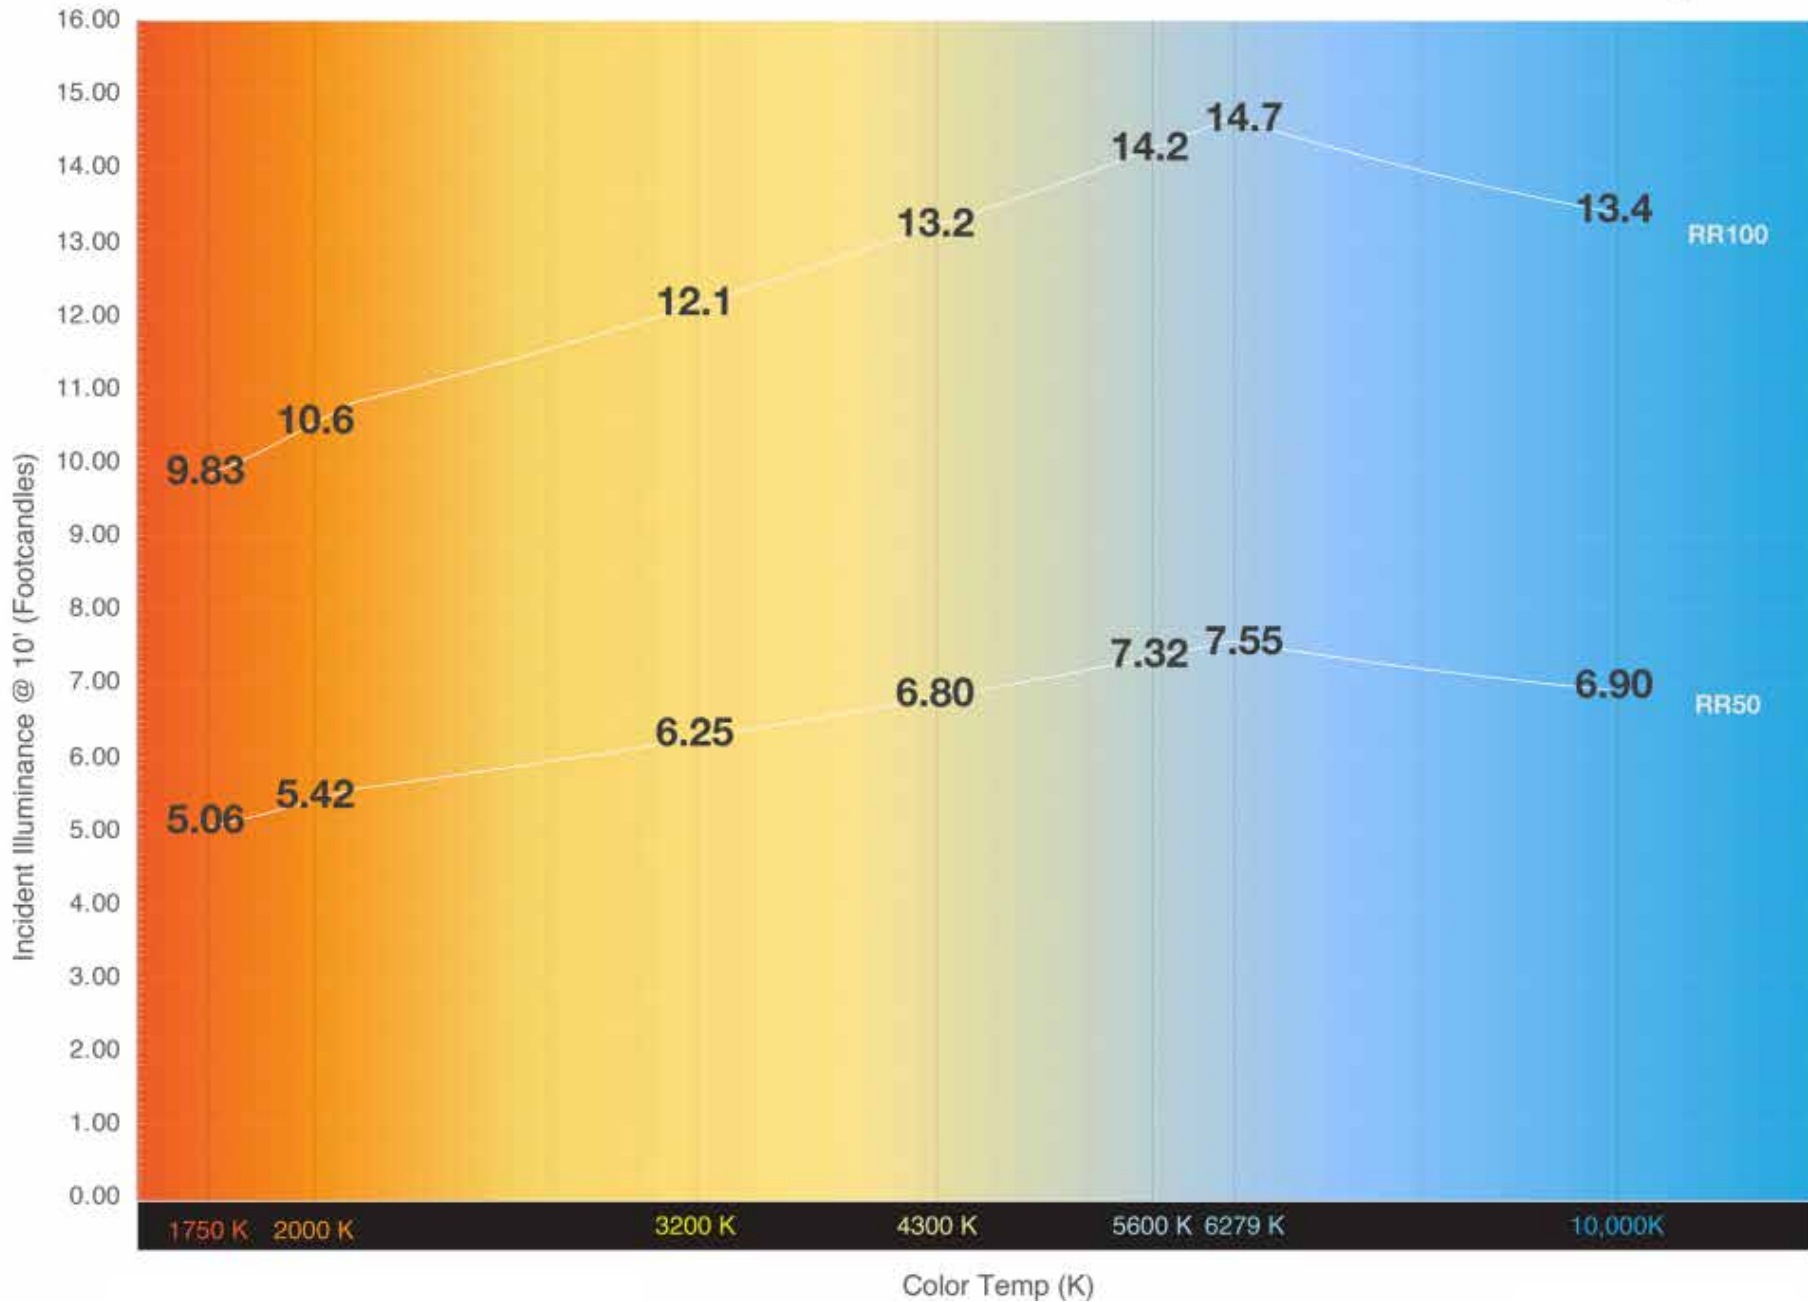

Sector	Lightness	Chroma	Hue
R	0	0	0
R/Y	0	0	+
Y	0	0	0
Y/G	0	0	0
G	0	0	0
G/C	0	0	+
C	0	0	0
C/B	0	0	0
B	0	-	0
B/M	0	0	0
M	0	0	0
M/R	0	0	0

CRI

QUASAR SCIENCE **RR** Photometrics at 3 meters away

QUASAR SCIENCE **RR** Photometrics at 10' away