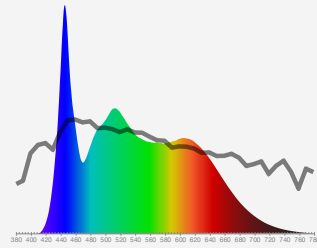

CCT: 6504K $x: 0.3127$ $u: 0.1978$
 duv: 0.0032 $y: 0.3299$ $v: 0.4685$
SSI[CIE D65] 70

Spectral Power Distribution

TM-30 Color Vector Graphic

TM-30 Color Sample Fidelity

CCT = P3200 (0.0)
TLCI-2012: 91 (P3200)