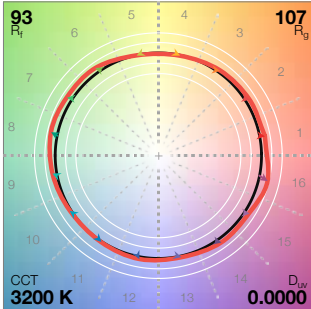

CCT: 6504K $x: 0.3127$ $u: 0.1978$
 duv: 0.0032 $y: 0.3299$ $v: 0.4685$
SSI[CIE D65] 70

Spectral Power Distribution

TM-30 Color Vector Graphic

TM-30 Color Sample Fidelity

CCT = P3200 (0.0)
TLCI-2012: 91 (P3200)