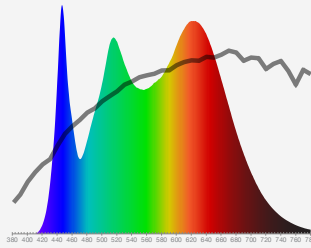

CCT: 6504K $x: 0.3127$ $u: 0.1978$
 duv: 0.0032 $y: 0.3299$ $v: 0.4685$
SSI[CIE D65] 70

Spectral Power Distribution

TM-30 Color Vector Graphic

TM-30 Color Sample Fidelity

CCT = P3200 (0.0)
TLCI-2012: 91 (P3200)