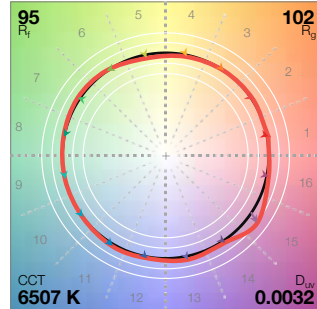

CCT: 6504K $x: 0.3127$ $u: 0.1978$
 duv: 0.0032 $y: 0.3299$ $v: 0.4685$
SSI[CIE D65] 70

Spectral Power Distribution

TM-30 Color Vector Graphic

TM-30 Color Sample Fidelity

CCT = P3200 (0.0)
TLCI-2012: 91 (P3200)