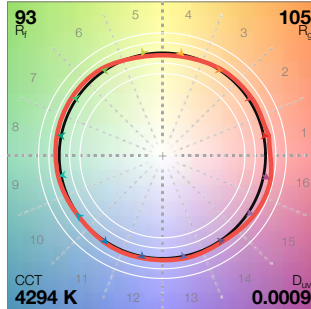

CCT: 6504K $x: 0.3127$ $u: 0.1978$
 duv: 0.0032 $y: 0.3299$ $v: 0.4685$
SSI[CIE D65] 70

Spectral Power Distribution

TM-30 Color Vector Graphic

TM-30 Color Sample Fidelity

CCT = P3200 (0.0)
TLCI-2012: 91 (P3200)